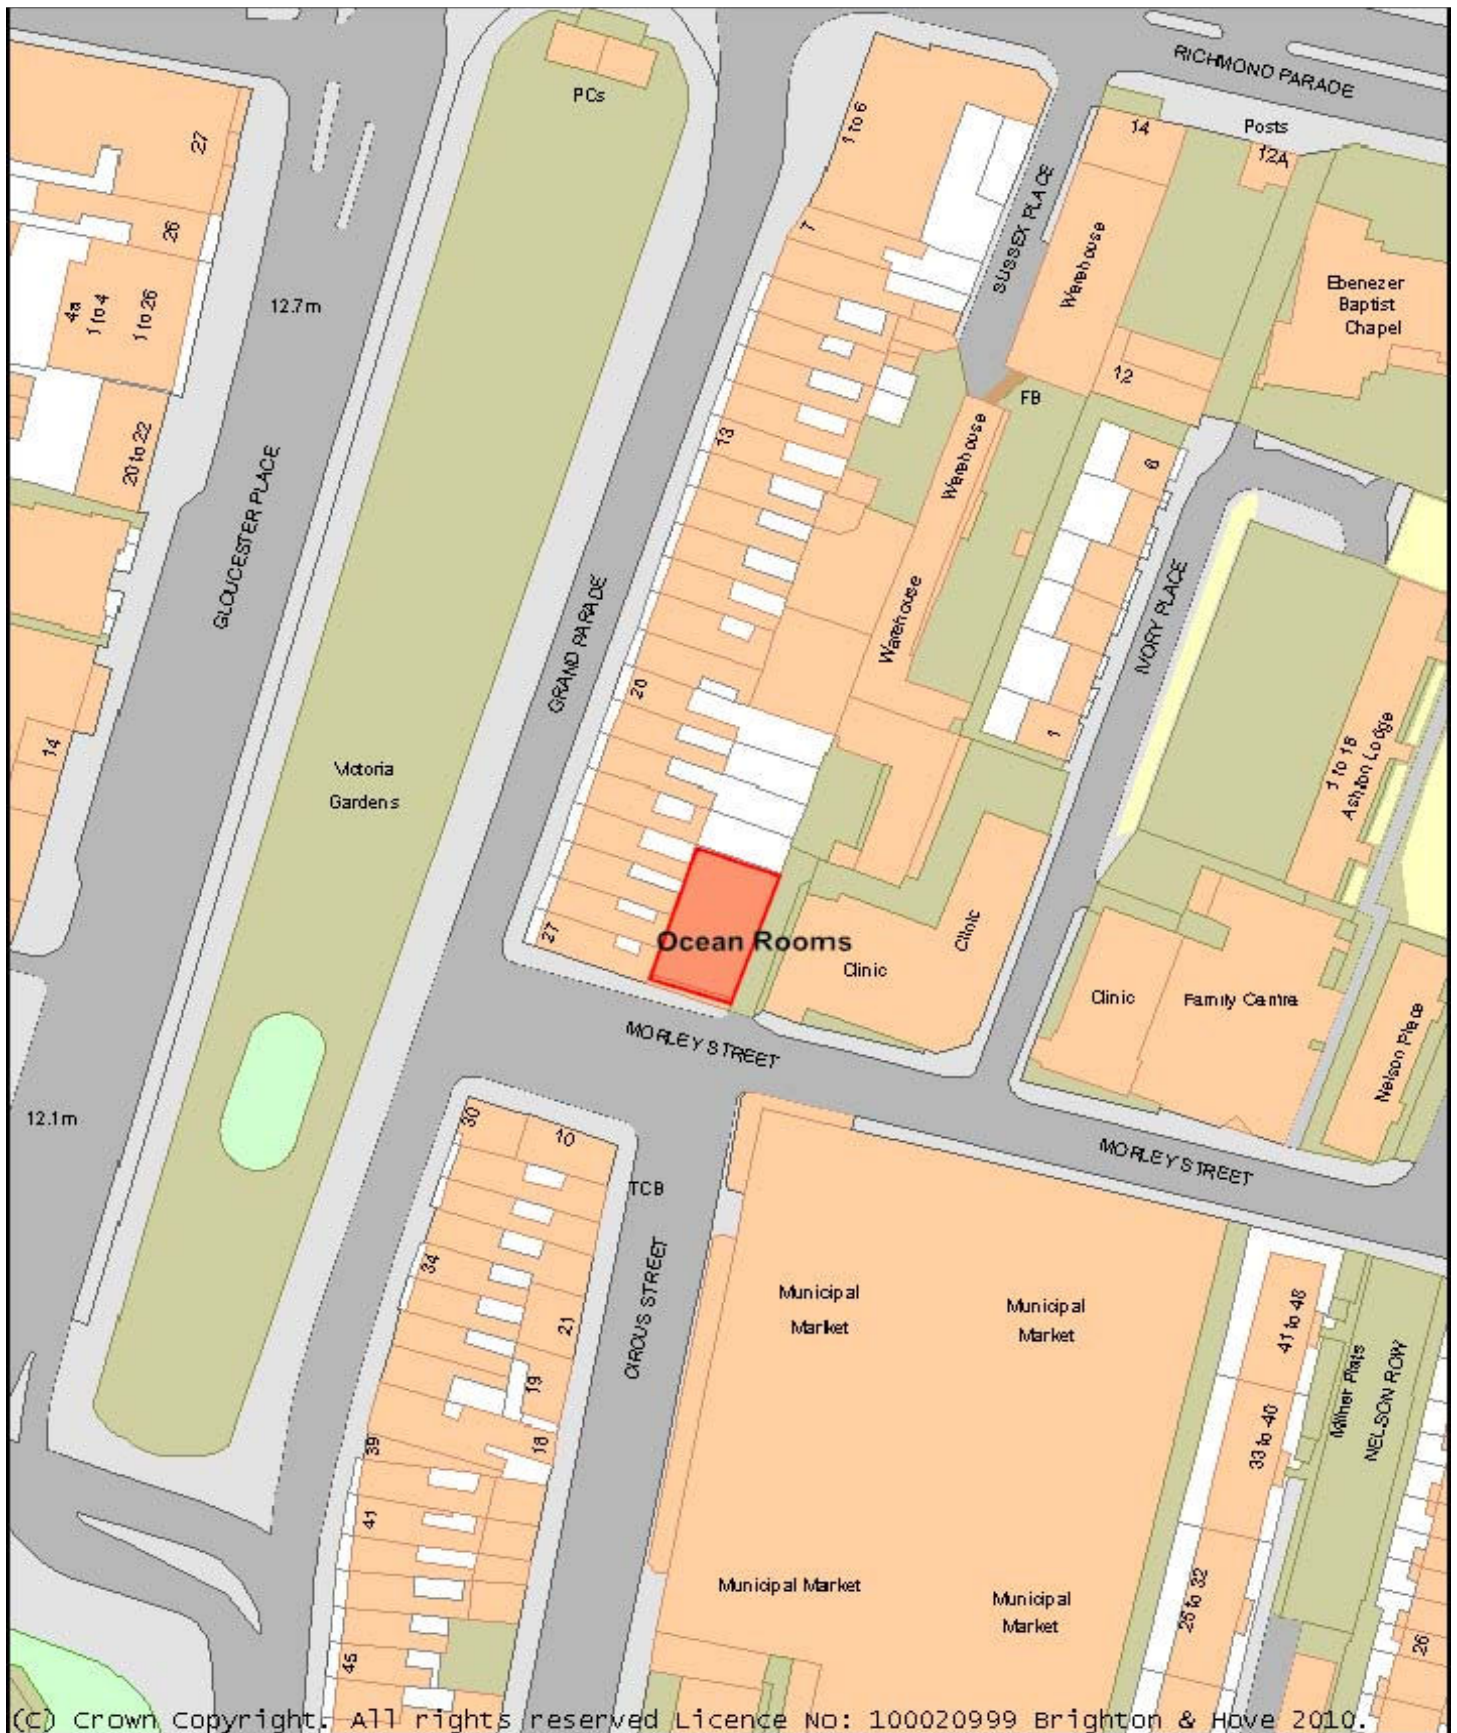

APPENDIX D

Ocean Rooms, 1-2 Morley Street, BN2 9RA

Date: 26/01/2010 02:40:22 Scale 1:1021

Reproduced from the Ordnance Survey mapping with the permission of the Controller of H.M. Stationary Office. (c) Crown copyright and may lead to prosecution or Civil Proceedings. Cities Revealed(R) copyright by The GeoInformation(R) Group, 2009 and Crown Copyright (c) All rights reserved.